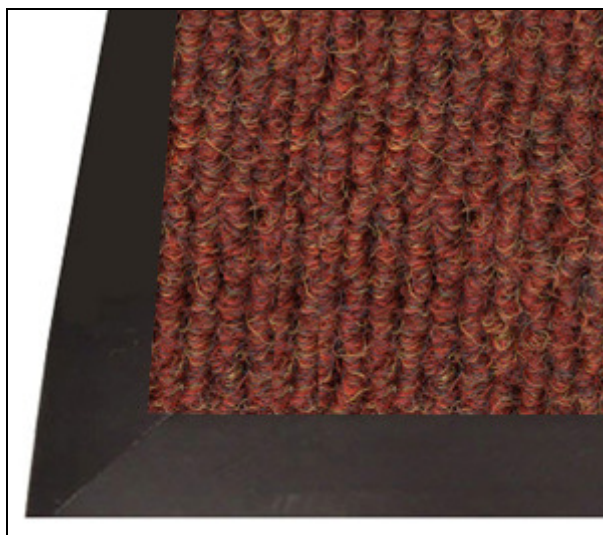

152 Rollins Avenue # 102 Rockville, MD 20852 800-762-9010 301-231-6538 (fax)
www.cocomatsupply.com

Coco Alternative Brush Mats

Coco Alternative Brush Mats are constructed of a industrial-grade, synthetic coco material, which is ideal for high-traffic locations, recessed (or inlaid) applications as well as custom size and shape configurations. Due to their woven loop/rib pattern, Coco Alternative Brush Mats expertly remove large amounts of dirt, debris and water.

- Manufactured with needle-punched fibers of polypropylene, these alternative coco mats have a heavy, dense face weight, ideal for long-term usage in even the most heavily-trafficked areas.
- Coco Alternative Brush Mats use a coarse, solution-dyed fiber that effectively cleans shoes while not shedding and hiding walking patterns on the mat.
- UV-stabilizers make these synthetic coco mats quite resistant to fading from the sun and also allow them to dry much more quickly when compared to natural cocoa mats.
- Heavy-duty, beveled edges help prevent tripping and make these mats ADA-compliant for surface-mounted applications. Also available without edging for recessed/inlaid applications.