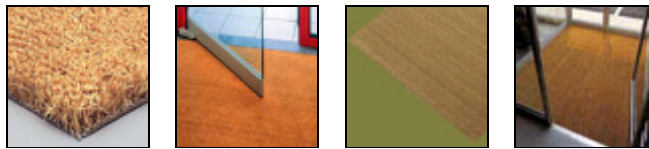

152 Rollins Avenue # 102 Rockville, MD 20852 800-762-9010 301-231-6538 (fax)
www.cocomatsupply.com

Recessed Coco Mats

Recessed Coco Matting is manufactured with natural coconut husk fibers which are adhered to a commercial- grade vinyl backing. These coco mats have a bristle-like surface which effectively scrapes dirt, debris and moisture off of shoes. Recessed cocoa mats do not need to be glued down to the recess given their weight and construction; coco matting can simply be inlaid and then taken up for cleaning.

- These floor mats are resilient and greatly resist wear.
- The coco mat's deep pile construction traps and holds dirt particles and water below the surface.
- Recessed cocoa mats can be used as permanent matting in high-traffic areas.
- Natural color available in 1/2", 5/8", 3/4", 1" & 1 1/4" thicknesses. All other colors available only in 3/4" thickness.

Item No: CM.RECO

Standard Sizes (Approximate)

Size	Qty. 1	Qty. 2-10	Qty. 11-25	Qty. 26+
2' x 3'	\$93.80	\$91.66	\$86.30	\$84.69
2' x 4'	\$117.25	\$114.57	\$107.87	\$105.86
2' x 5'	\$133.67	\$130.61	\$122.97	\$120.68
3' x 4'	\$140.70	\$137.48	\$129.44	\$127.03
3' x 5'	\$148.53	\$145.14	\$136.65	\$134.10
3' x 6'	\$164.15	\$160.40	\$151.02	\$148.20
3' x 8'	\$375.20	\$366.62	\$345.18	\$338.75
3' x 10'	\$469.00	\$458.28	\$431.48	\$423.44
3' x 12'	\$562.80	\$549.94	\$517.78	\$508.13
4' x 6'	\$187.60	\$183.31	\$172.59	\$169.38
4' x 8'	\$386.93	\$378.08	\$355.97	\$349.34
4' x 10'	\$480.73	\$469.74	\$442.27	\$434.03
4' x 12'	\$574.53	\$561.39	\$528.56	\$518.71
5' x 6'	\$234.50	\$229.14	\$215.74	\$211.72
5' x 8'	\$398.65	\$389.54	\$366.76	\$359.92
5' x 10'	\$492.45	\$481.19	\$453.05	\$444.61
5' x 12'	\$586.25	\$572.85	\$539.35	\$529.30
6' x 8'	\$375.20	\$366.62	\$345.18	\$338.75
6' x 10'	\$504.18	\$492.65	\$463.84	\$455.20
6' x 12'	\$597.98	\$584.31	\$550.14	\$539.89